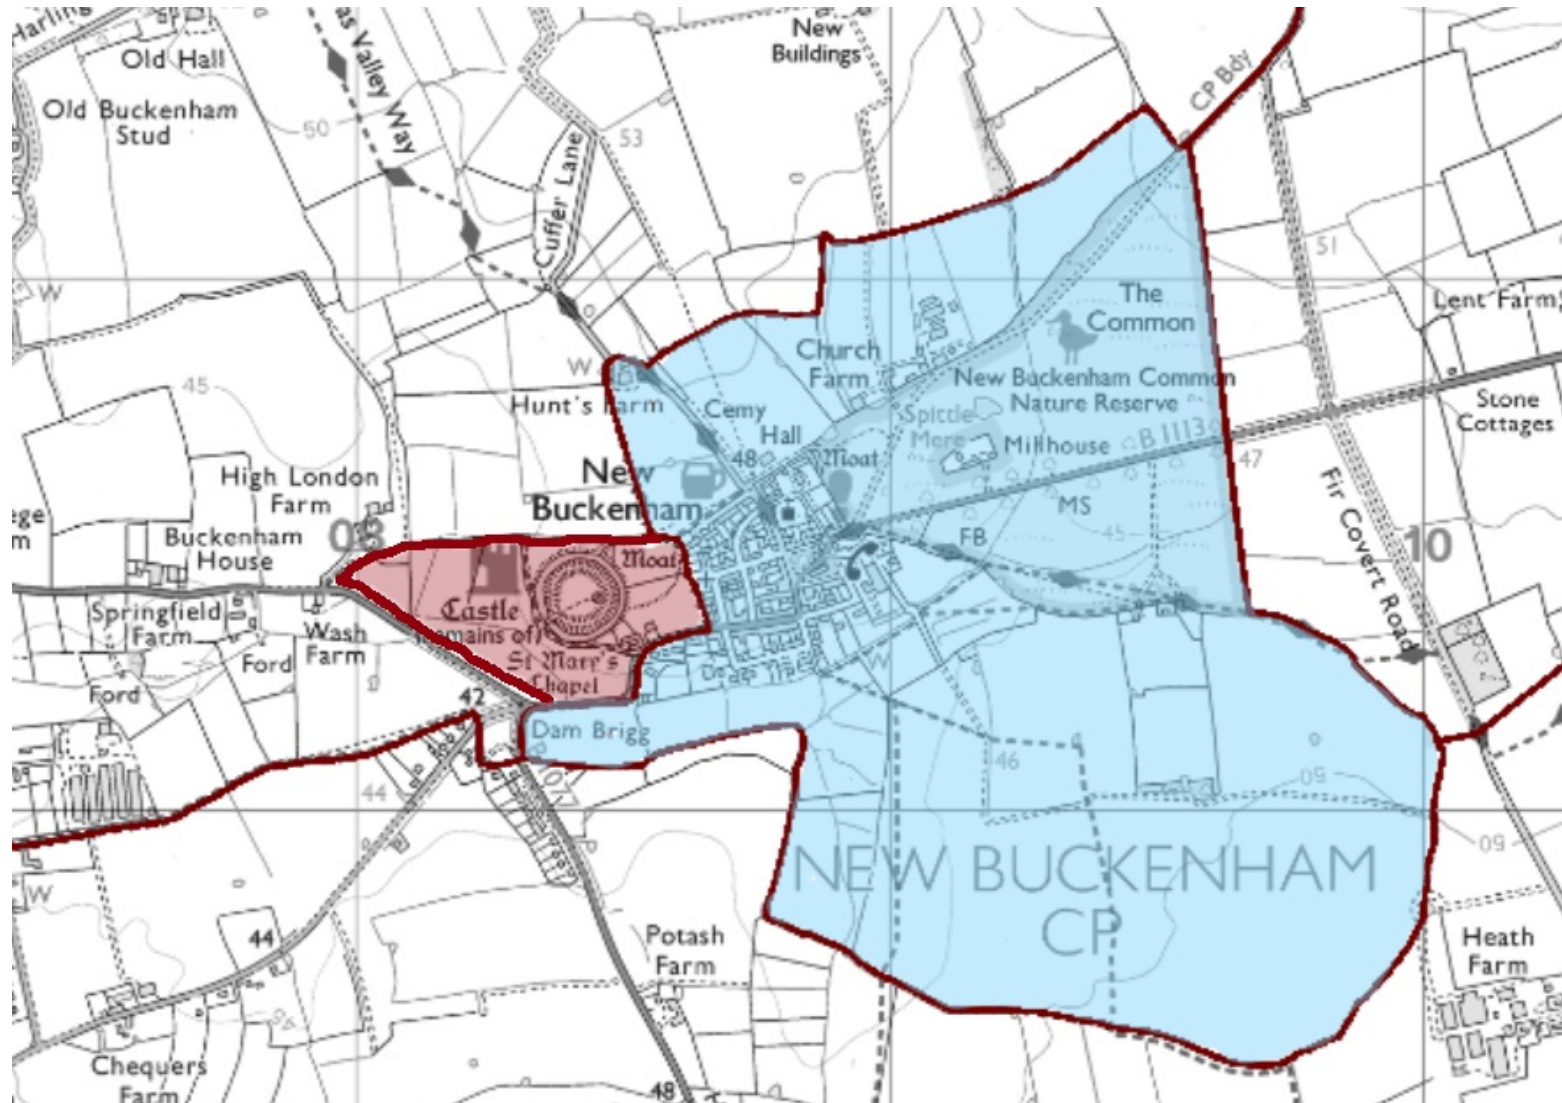

## NEW BUCKENHAM NEIGHBOURHOOD PLAN - PROPOSED BOUNDARY

Blue area: New Buckenham civil parish

Pink area: Extension into Old Buckenham civil parish (within New Buckenham designated conservation area)

Proposed neighbourhood plan covers blue and pink areas